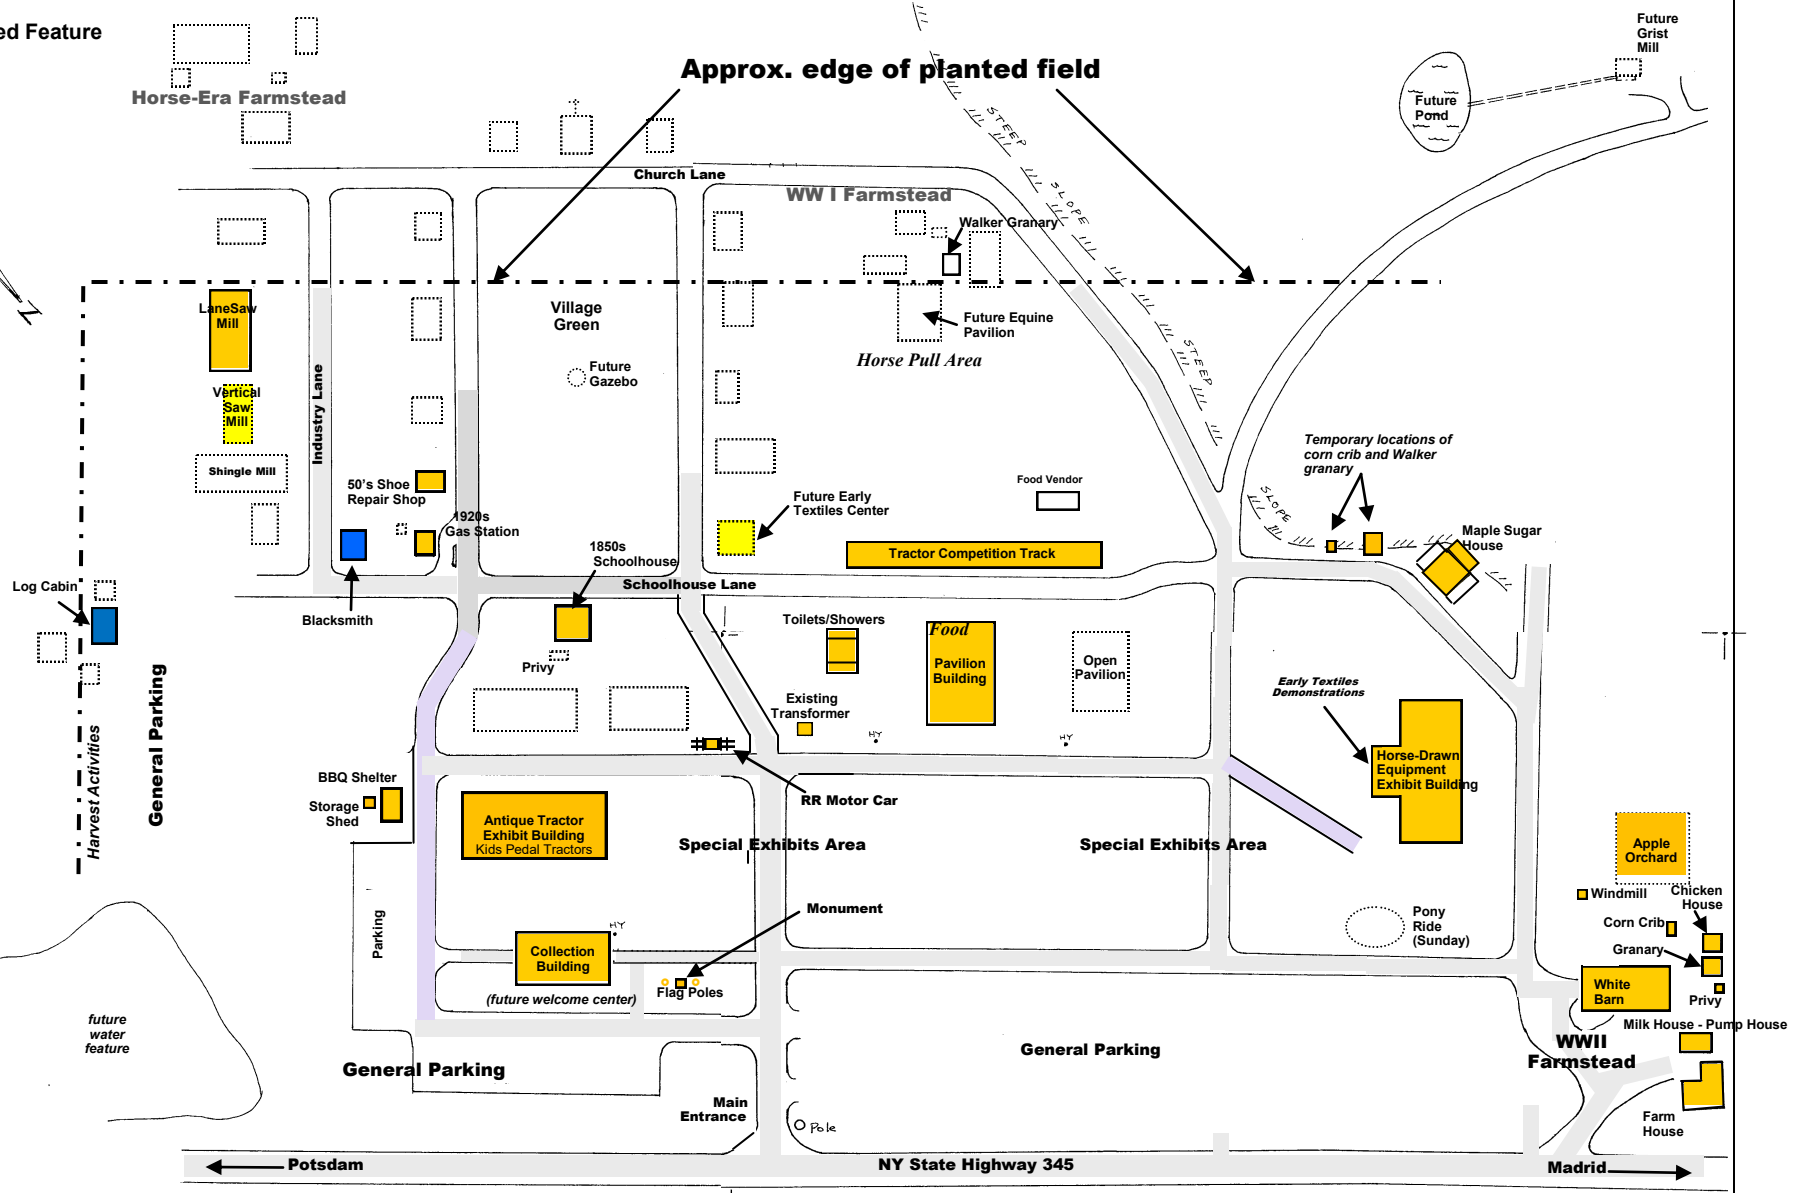

ST. LAWRENCE POWER & EQUIPMENT MUSEUM

Concept Site Map 2016

- Existing Building
- Active Construction
- Planned Construction
- Gravel Road
- Dotted: Planned Feature

Potsdam ←

NY State Highway 345

Madrid →